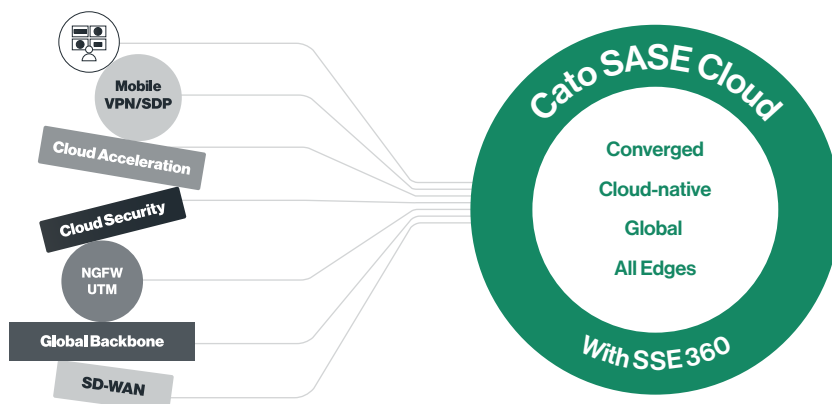

Cato Over Beer

Has this ever happened to you? You've met the perfect prospect, but you don't have time to pull out a slideshare or presentation. That's where Cato Over Beer, comes in. It's a 5-minute pitch which can be used at tradeshow, social events and casual business meetings. Just whip it out and review it together with "your perfect prospect."

Legacy Networks and Managing a Bundle of Point Solutions are Incompatible with the Digital Business

“In essence, **complexity** is the enemy of availability, security and agility”

Gartner

Global. SD-WAN. Security. Cloud. Mobility. Converged.