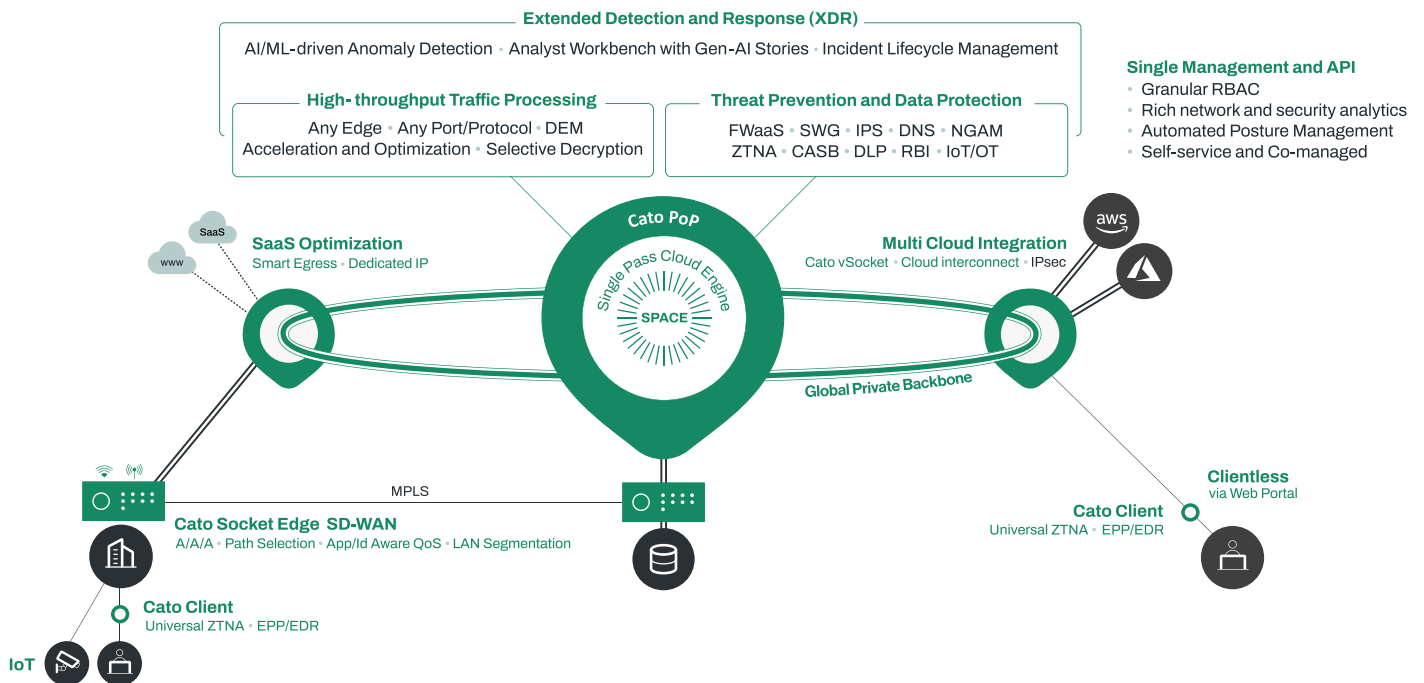

Middle East & Africa (6)

Israel, Tel Aviv
Kenya, Nairobi
Morocco, Casablanca
Nigeria**
South Africa, Johannesburg
United Arab Emirates, Dubai

Asia (20)

Australia, Melbourne
Australia, Perth
Australia, Sydney
China, Beijing*
China, Shanghai*
China, Shenzhen*
Hong Kong
India, Chennai
India, Mumbai
Indonesia, Jakarta
Japan, Osaka*
Japan, Tokyo*
Malaysia, Kuala Lumpur
New Zealand, Auckland
Philippines, Manila
Republic of Korea, Seoul
Singapore
Taiwan, Taipei
Thailand, Bangkok
Vietnam, Ho Chi Minh City

*Hosts multiple POPs
**Coming soon!

The World's First SASE Platform

Where would you like to start

MPLS migration to SD-WAN

Optimized Global Connectivity

Secure Branch Internet Access

Cloud Acceleration and Control