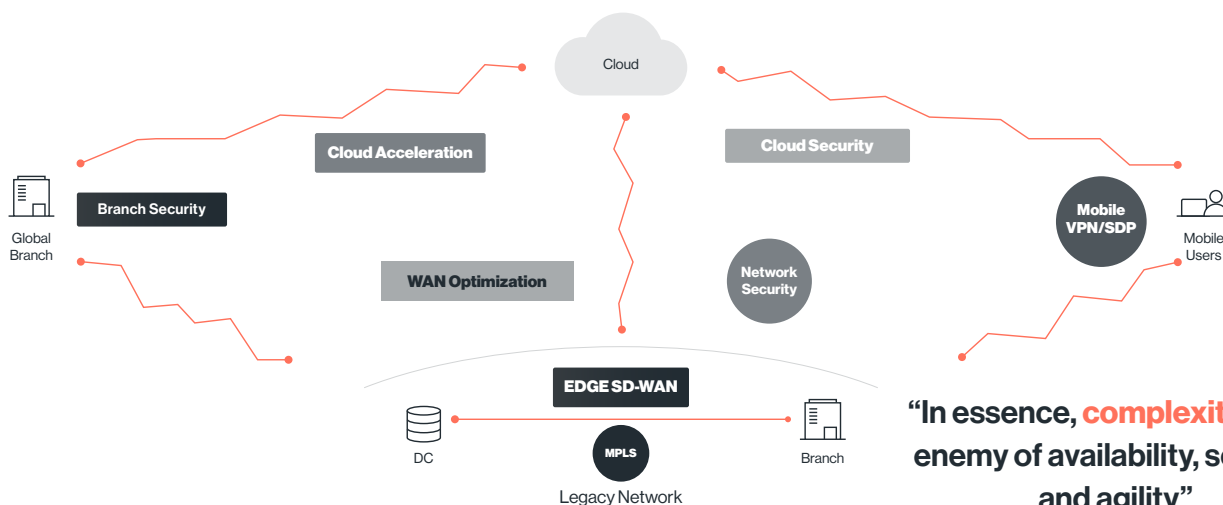

Cato Over Beer

Has this ever happened to you? You've met the perfect prospect, but you don't have time to pull out a slideshare or presentation. That's where Cato Over Beer, comes in. It's a 5-minute pitch which can be used at tradeshow, social events and casual business meetings. Just whip it out and review it together with "your perfect prospect."

Legacy Networks and Managing a Bundle of Point Solutions are Incompatible with the Digital Business

“In essence, **complexity** is the enemy of availability, security and agility”

Gartner

Global. SD-WAN. Security. Cloud. Mobility. Converged.